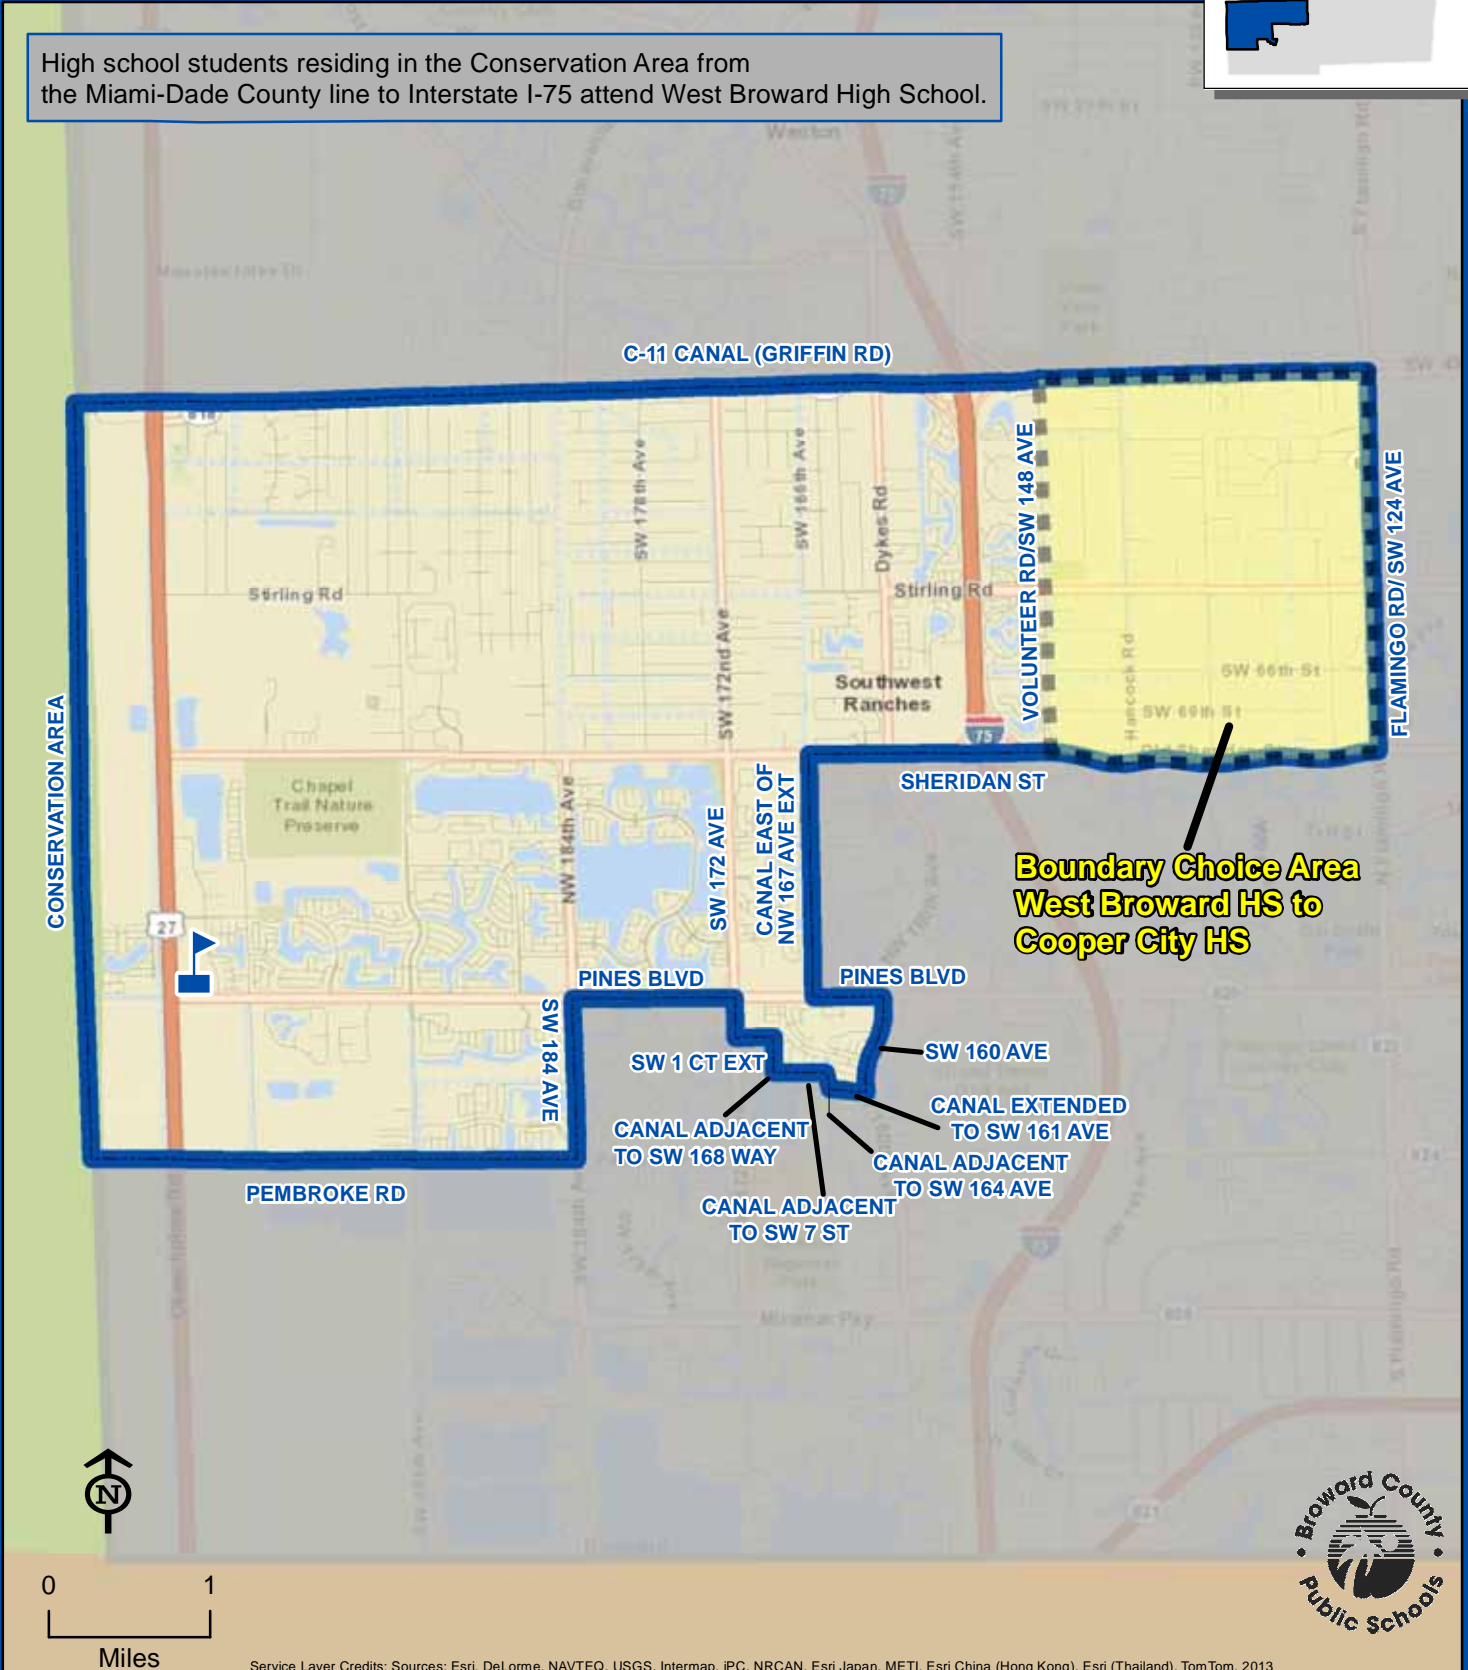

WEST BROWARD HIGH SCHOOL

500 NW 209 AVENUE
PEMBROKE PINES, FLORIDA 33029
754-323-2600

Boundary Choice Area
(Information on reverse side)

High school students residing in the Conservation Area from the Miami-Dade County line to Interstate I-75 attend West Broward High School.

Service Layer Credits: Sources: Esri, DeLorme, NAVTEQ, USGS, Intermap, iPC, NRCAN, Esri Japan, METI, Esri China (Hong Kong), Esri (Thailand), TomTom, 2013

THIS MAP IS FOR CONCEPTUAL PURPOSES ONLY AND SHOULD NOT BE USED FOR LEGAL BOUNDARY DETERMINATIONS

WEST BROWARD HIGH SCHOOL

Boundary Choice Area Description

WEST BROWARD HIGH TO COOPER CITY HIGH:

Ninth through twelfth grade students residing within the area bounded by Griffin Road and Flamingo Road/SW 124 Avenue, south along Flamingo Road/SW 124 Avenue to Sheridan Street, west along Sheridan Street to Volunteer Road/SW 148 Avenue, north along Volunteer Road/SW 148 Avenue to Griffin Road, east along Griffin Road to Flamingo Road/SW 124 Avenue are assigned to West Broward High School with a choice to attend Cooper City High School.